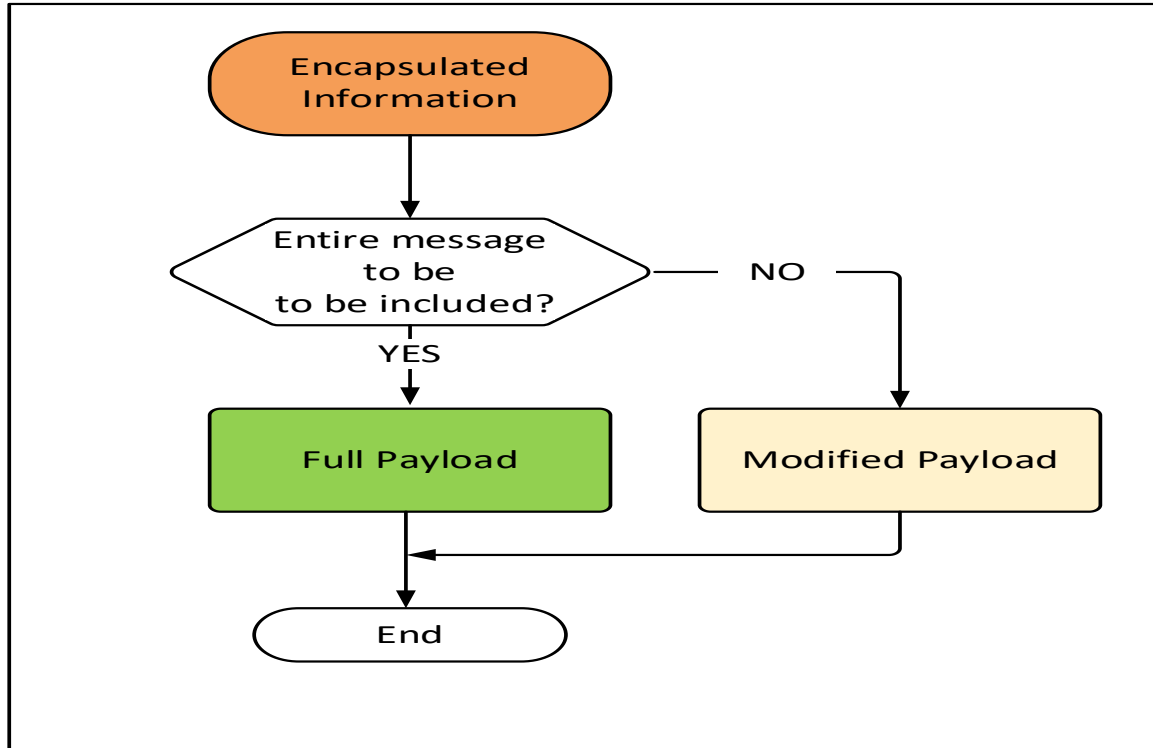

In support of  
Solution to allow the  
reporting of encapsulated  
information

Nagaraja (Nag) Rao; Boca Raton, FL

The Nokia logo is displayed in white, uppercase letters within a large white arrow shape that points to the left. The arrow is set against a background that transitions from a dark red at the top to a lighter orange at the bottom.

# Flow-1