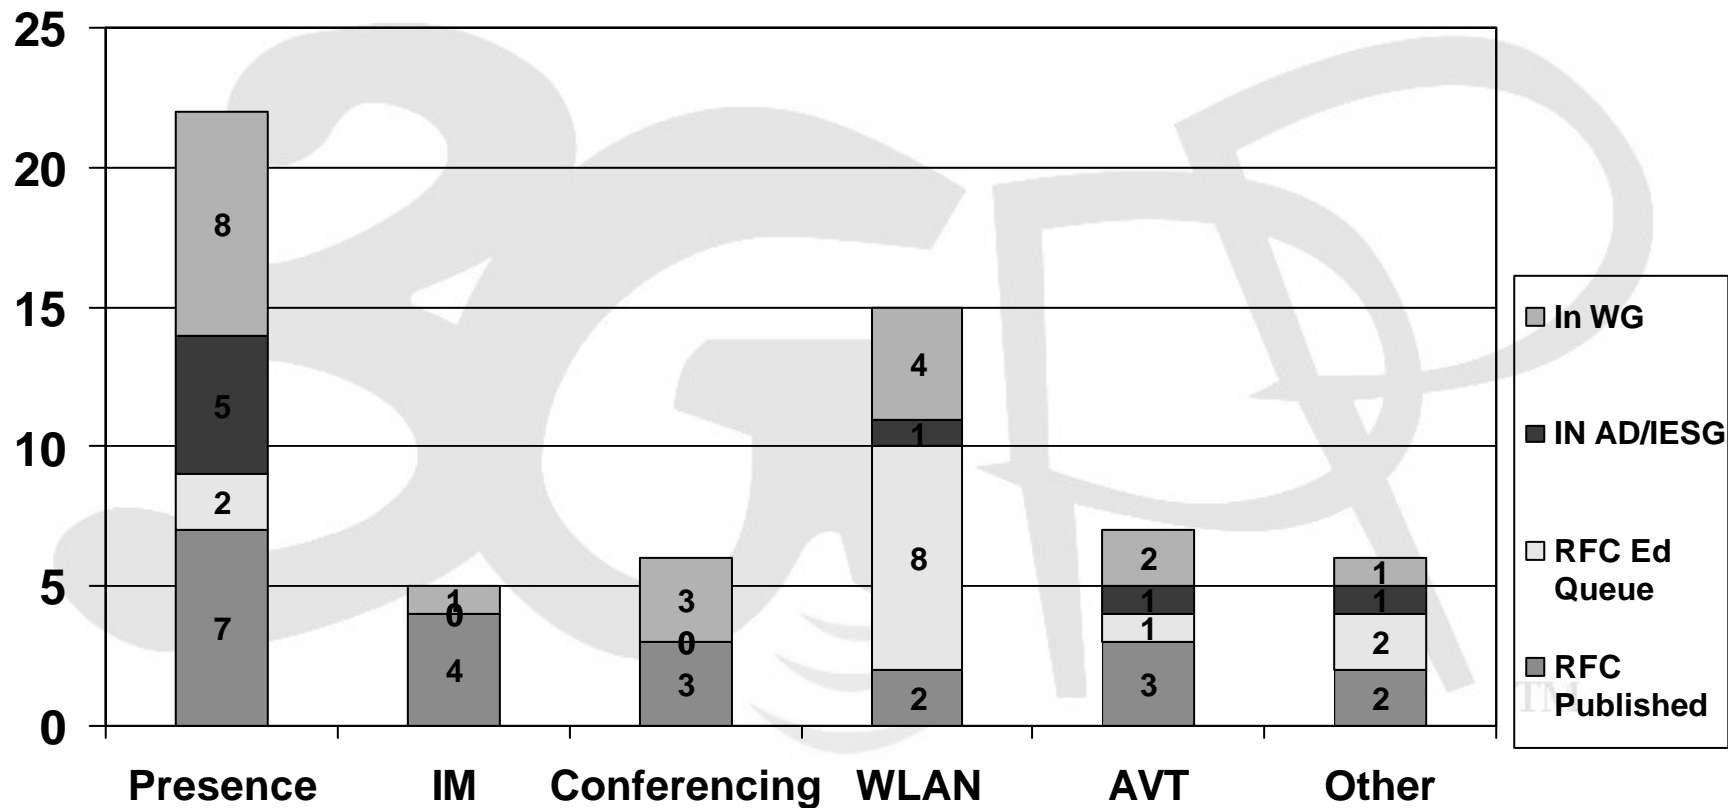

TM

A GLOBAL INITIATIVE

Completion Statistics

- **Drafts being tracked:**
 - **Release 4: 2**
 - **Release 5: 45**
 - **Release 6: 80**
 - **Release 7: 1**
- **Drafts not yet approved by IESG (technical stability)**
 - **Release 4: 0**
 - **Release 5: 0**
 - **Release 6: 40**
- **Drafts not yet published as RFCs (formally available)**
 - **Release 4: 0**
 - **Release 5: 1**
 - **Release 6: 55**
 -
- **Drafts approved by IESG since TSG#26: 3**
- **Drafts published as RFCs since TSG#26: 5**

Historical Trends on IETF Drafts

3GPP Dependencies Overall

Critical 3GPP Dependencies by Area

Presence Dependencies

A GLOBAL INITIATIVE

DraftBaseName	IETF Status	3GPP Priority	IETF WG
ietf-simple-presence-rules	In progress	Critical	SIMPLE
ietf-simple-rpid	In progress	Critical	SIMPLE
ietf-simple-partial-notify	In progress	Critical	SIMPLE
ietf-simple-partial-pidf-format	In progress	Critical	SIMPLE
ietf-simple-cipid	In Progress	Critical	SIMPLE
ietf-simple-prescaps-ext	In progress	Critical	SIMPLE
ietf-simple-xcap-package	In progress	Critical	SIMPLE
ietf-simple-presence-data-model	In Progress	Critical	SIMPLE
ietf-simple-xcap-pidf-manipulation-usage	IESG Evaluation	Critical	SIMPLE
ietf-simple-filter-format	IESG Evaluation	Critical	SIMPLE
ietf-simple-event-filter-funct	IESG Evaluation	Critical	SIMPLE
ietf-simple-event-list	IESG Evaluation	Critical	SIMPLE
ietf-simple-xcap	IESG Evaluation	Critical	SIMPLE
ietf-geopriv-pidf-lo	RFC Ed Queue	Critical	GEOPRIV
ietf-simple-xcap-list-usage	RFC Ed Queue	Critical	SIMPLE
ietf-impp-pres	RFC 3859	Critical	IMPP
ietf-impp-cpim-pidf	RFC 3863	Critical	IMPP
ietf-impp-srv	RFC 3861	Critical	IMPP
ietf-simple-winfo-package	RFC 3857	Critical	SIMPLE
ietf-simple-winfo-format	RFC 3858	Critical	SIMPLE
ietf-simple-presence	RFC 3856	Critical	SIMPLE
ietf-sip-publish	RFC 3903	Critical	SIP