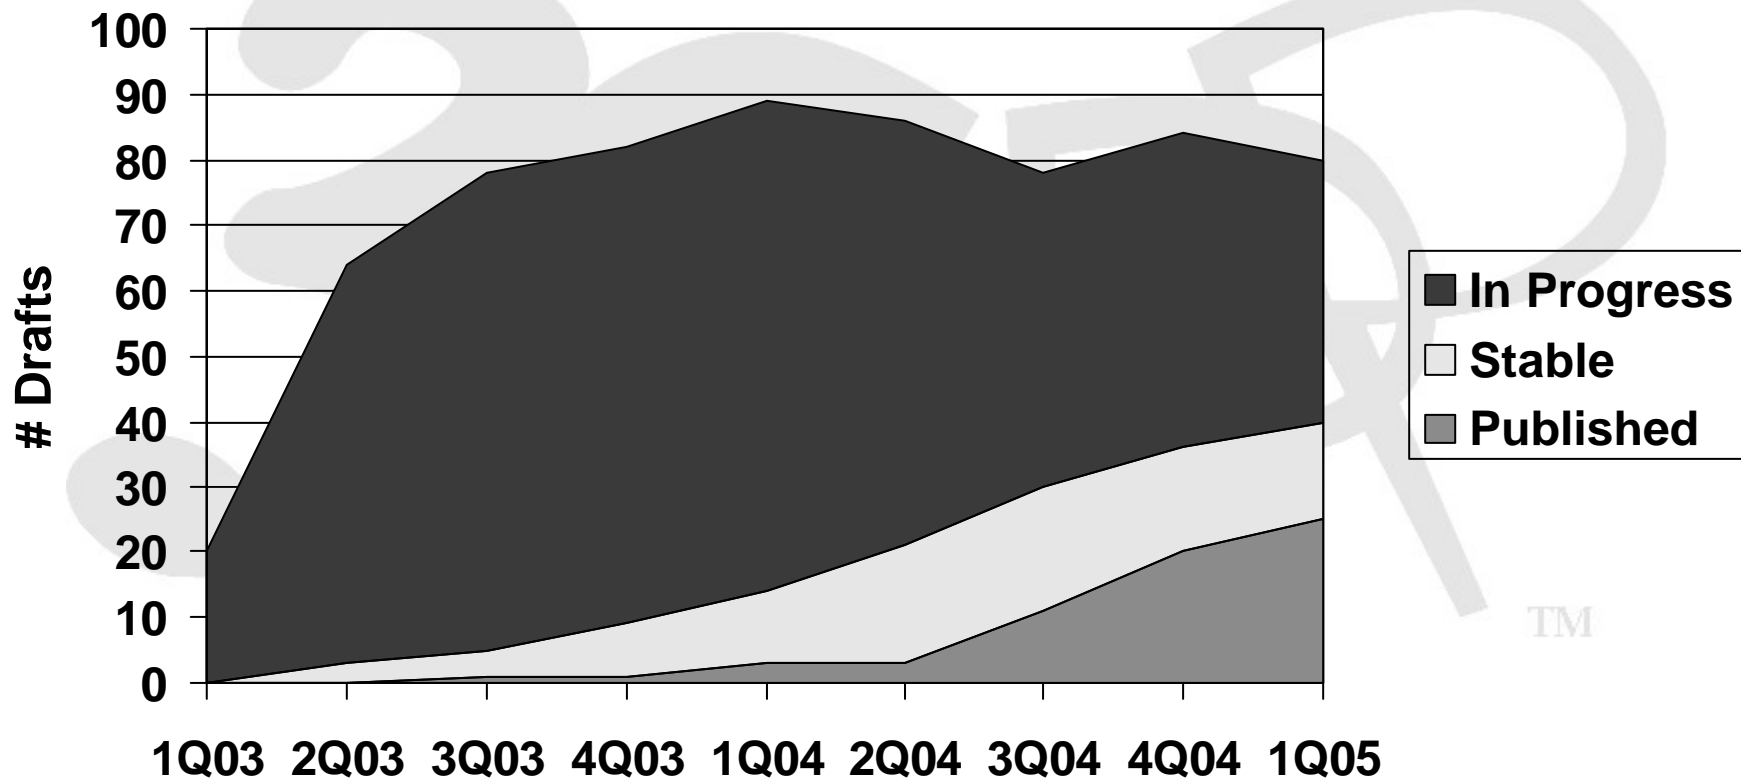

Historical Trends on IETF Drafts