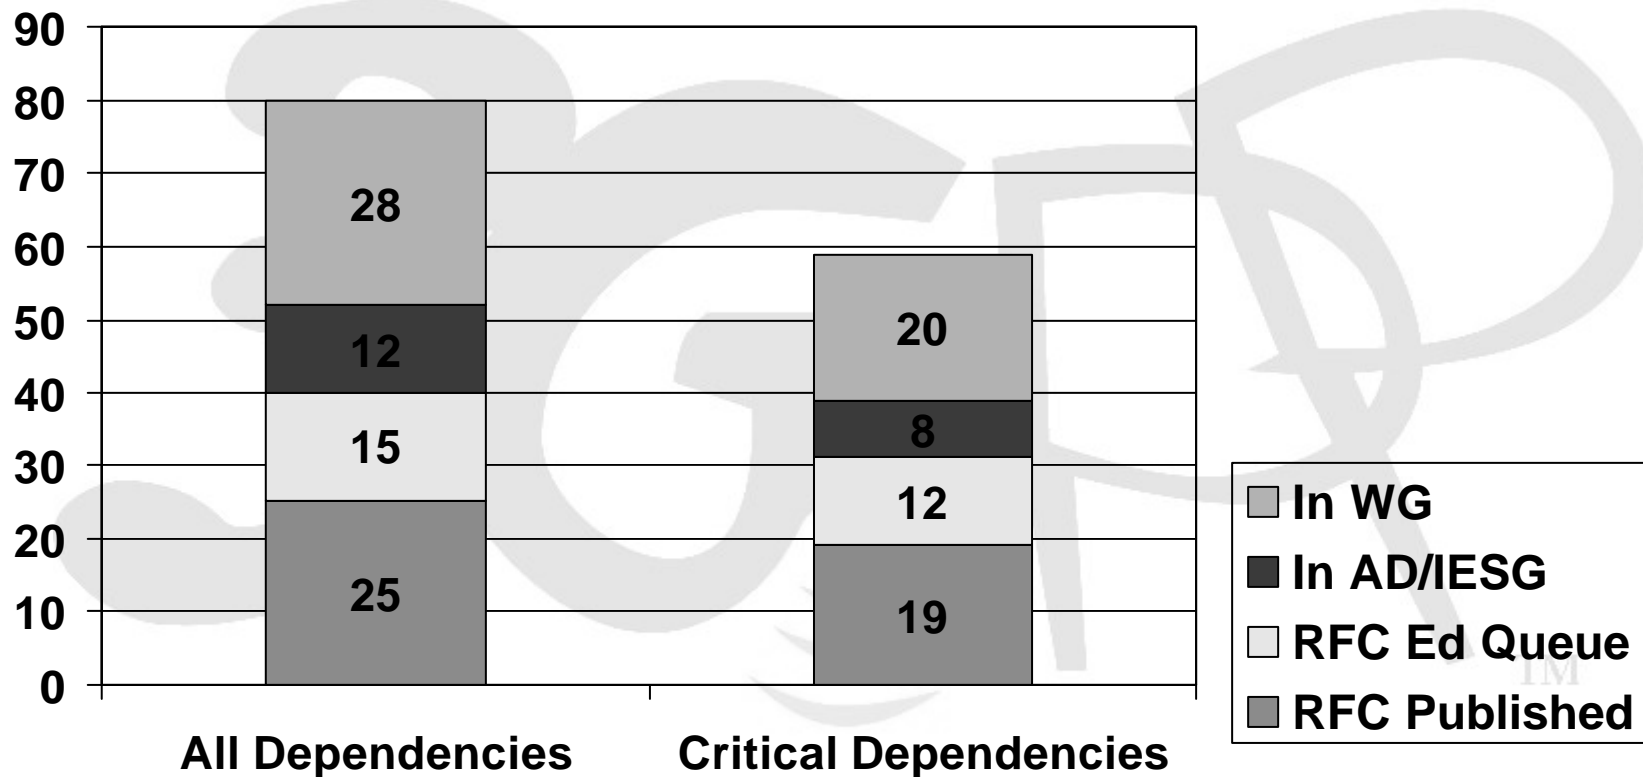

TM

A GLOBAL INITIATIVE

Completion Statistics

- **Drafts being tracked:**
 - **Release 4: 2**
 - **Release 5: 45**
 - **Release 6: 80**
 - **Release 7: 1**
- **Drafts not yet approved by IESG (technical stability)**
 - **Release 4: 0**
 - **Release 5: 0**
 - **Release 6: 40**
- **Drafts not yet published as RFCs (formally available)**
 - **Release 4: 0**
 - **Release 5: 1**
 - **Release 6: 55**
 -
- **Drafts approved by IESG since TSG#26: 3**
- **Drafts published as RFCs since TSG#26: 5**

Historical Trends on IETF Drafts

3GPP Dependencies Overall

Critical 3GPP Dependencies by Area

Presence Dependencies

A GLOBAL INITIATIVE

DraftBaseName	IETF Status	3GPP Priority	IETF WG
ietf-simple-presence-rules	In progress	Critical	SIMPLE
ietf-simple-rpid	In progress	Critical	SIMPLE
ietf-simple-partial-notify	In progress	Critical	SIMPLE
ietf-simple-partial-pidf-format	In progress	Critical	SIMPLE
ietf-simple-cipid	In Progress	Critical	SIMPLE
ietf-simple-prescaps-ext	In progress	Critical	SIMPLE
ietf-simple-xcap-package	In progress	Critical	SIMPLE
ietf-simple-presence-data-model	In Progress	Critical	SIMPLE
ietf-simple-xcap-pidf-manipulation-usage	IESG Evaluation	Critical	SIMPLE
ietf-simple-filter-format	IESG Evaluation	Critical	SIMPLE
ietf-simple-event-filter-funct	IESG Evaluation	Critical	SIMPLE
ietf-simple-event-list	IESG Evaluation	Critical	SIMPLE
ietf-simple-xcap	IESG Evaluation	Critical	SIMPLE
ietf-geopriv-pidf-lo	RFC Ed Queue	Critical	GEOPRIV
ietf-simple-xcap-list-usage	RFC Ed Queue	Critical	SIMPLE
ietf-impp-pres	RFC 3859	Critical	IMPP
ietf-impp-cpim-pidf	RFC 3863	Critical	IMPP
ietf-impp-srv	RFC 3861	Critical	IMPP
ietf-simple-winfo-package	RFC 3857	Critical	SIMPLE
ietf-simple-winfo-format	RFC 3858	Critical	SIMPLE
ietf-simple-presence	RFC 3856	Critical	SIMPLE
ietf-sip-publish	RFC 3903	Critical	SIP