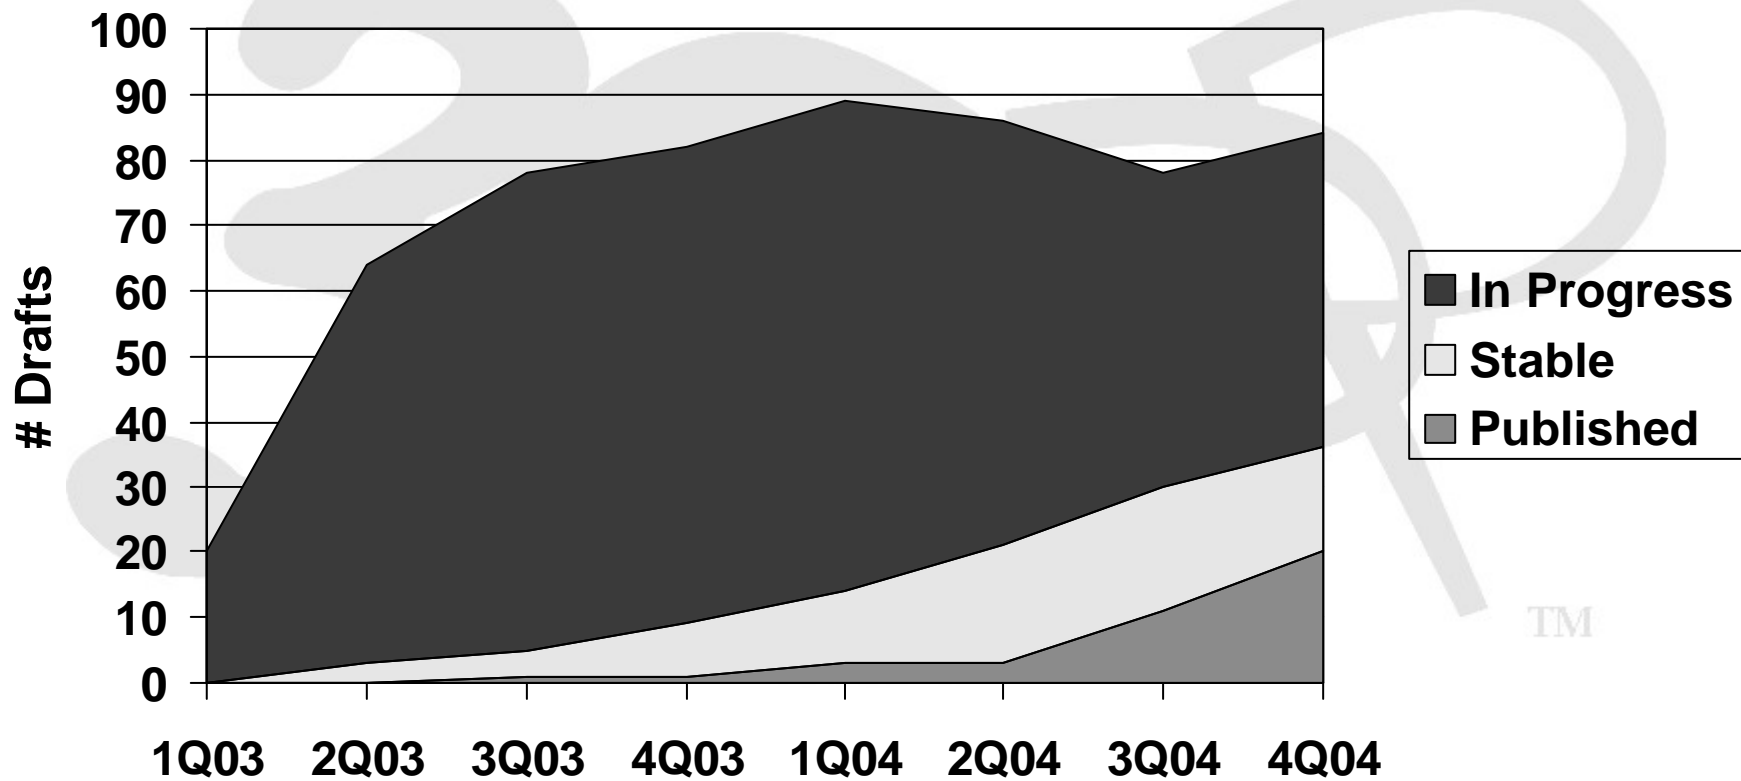

Historical Trends on IETF Drafts