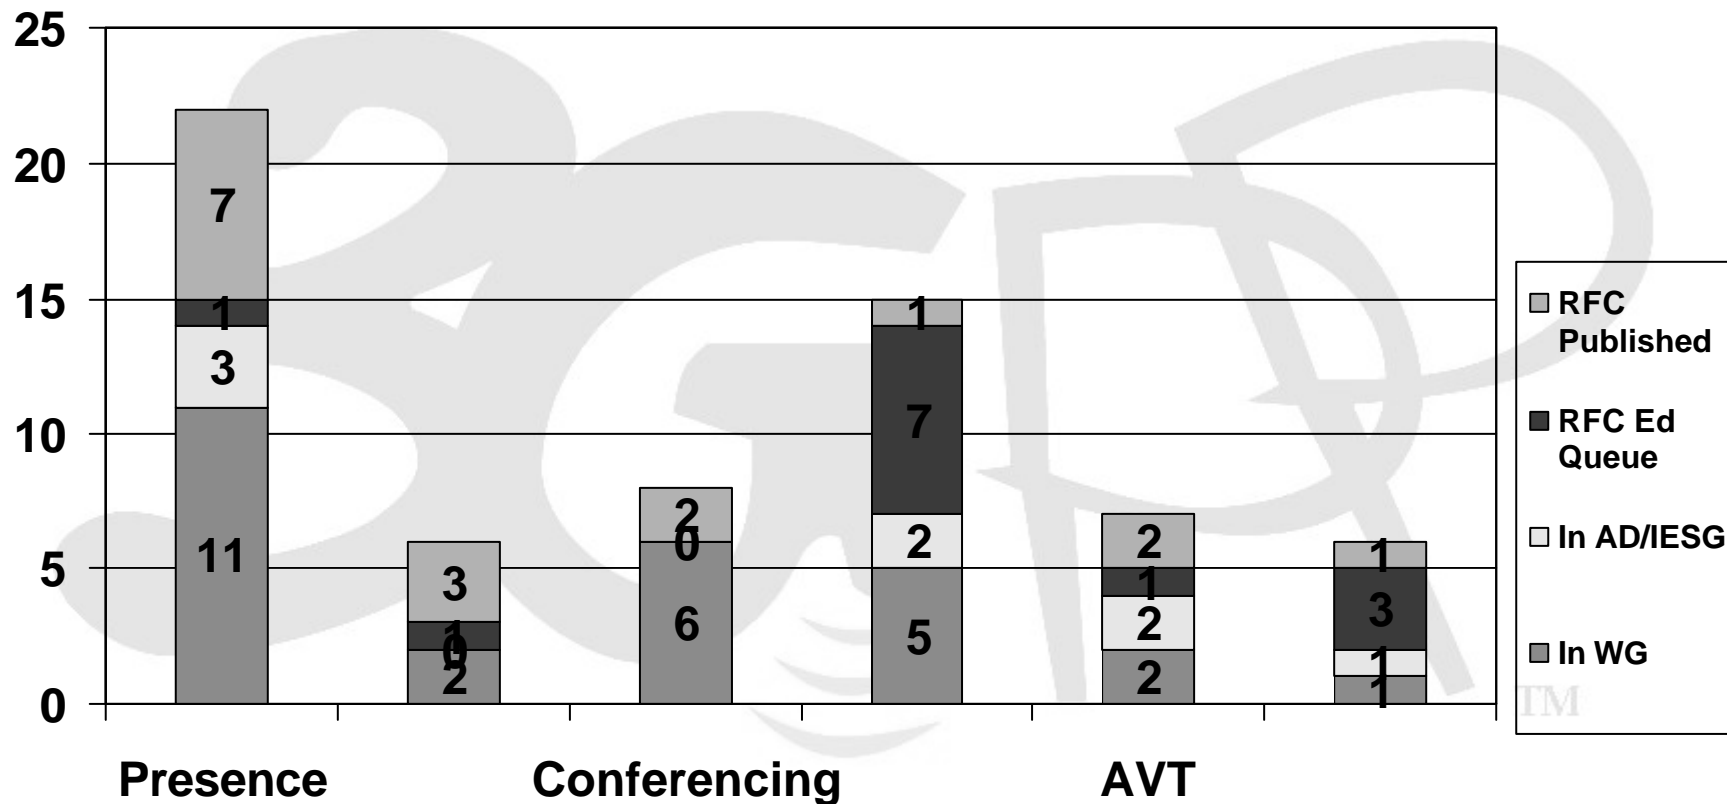

TM

A GLOBAL INITIATIVE

Completion Statistics

- **Drafts being tracked:**
 - **Release 4: 2**
 - **Release 5: 45**
 - **Release 6: 84**
 - **Release 7: 1**
- **Drafts not yet approved by IESG (technical stability)**
 - **Release 4: 0**
 - **Release 5: 0**
 - **Release 6: 48**
- **Drafts not yet published as RFCs (formally available)**
 - **Release 4: 0**
 - **Release 5: 2**
 - **Release 6: 64**
 -
- **Drafts approved by IESG since TSG#25: 6**
- **Drafts published as RFCs since TSG#25: 9**

Historical Trends on IETF Drafts

3GPP Dependencies Overall

Critical 3GPP Dependencies by Area

Presence Dependencies

DraftBaseName	IETF Status	3GPP Priority	IETF WG
ietf-simple-presence-rules	In progress	Critical	SIMPLE
ietf-simple-rpid	In progress	Critical	SIMPLE
ietf-simple-partial-notify	In progress	Critical	SIMPLE
ietf-simple-partial-pidf-format	In progress	Critical	SIMPLE
ietf-simple-cipid	In progress	Critical	SIMPLE
ietf-simple-prescaps-ext	In progress	Critical	SIMPLE
ietf-simple-xcap-package	In progress	Critical	SIMPLE
ietf-simple-presence-data-model	In Progress	Critical	SIMPLE
ietf-simple-event-list	IESG Evaluation	Critical	SIMPLE
ietf-simple-xcap-pidf-manipulation-usage	WGLC Done	Critical	SIMPLE
ietf-simple-xcap	WGLC Done	Critical	SIMPLE
ietf-simple-xcap-list-usage	WGLC Done	Critical	SIMPLE
ietf-geopriv-pidf-lo	RFC Ed Queue	Critical	GEOPRIV
ietf-impp-cpim-pidf	RFC 3863	Critical	IMPP
ietf-impp-pres	RFC 3859	Critical	IMPP
ietf-impp-srv	RFC 3861	Critical	IMPP
ietf-simple-winfo-package	RFC 3857	Critical	SIMPLE
ietf-simple-winfo-format	RFC 3858	Critical	SIMPLE
ietf-simple-presence	RFC 3856	Critical	SIMPLE
ietf-sip-publish	RFC 3903	Critical	SIP
ietf-simple-event-filter-funct	IESG Evaluation	Critical	SIMPLE
ietf-simple-filter-format	IESG Evaluation	Critical	SIMPLE