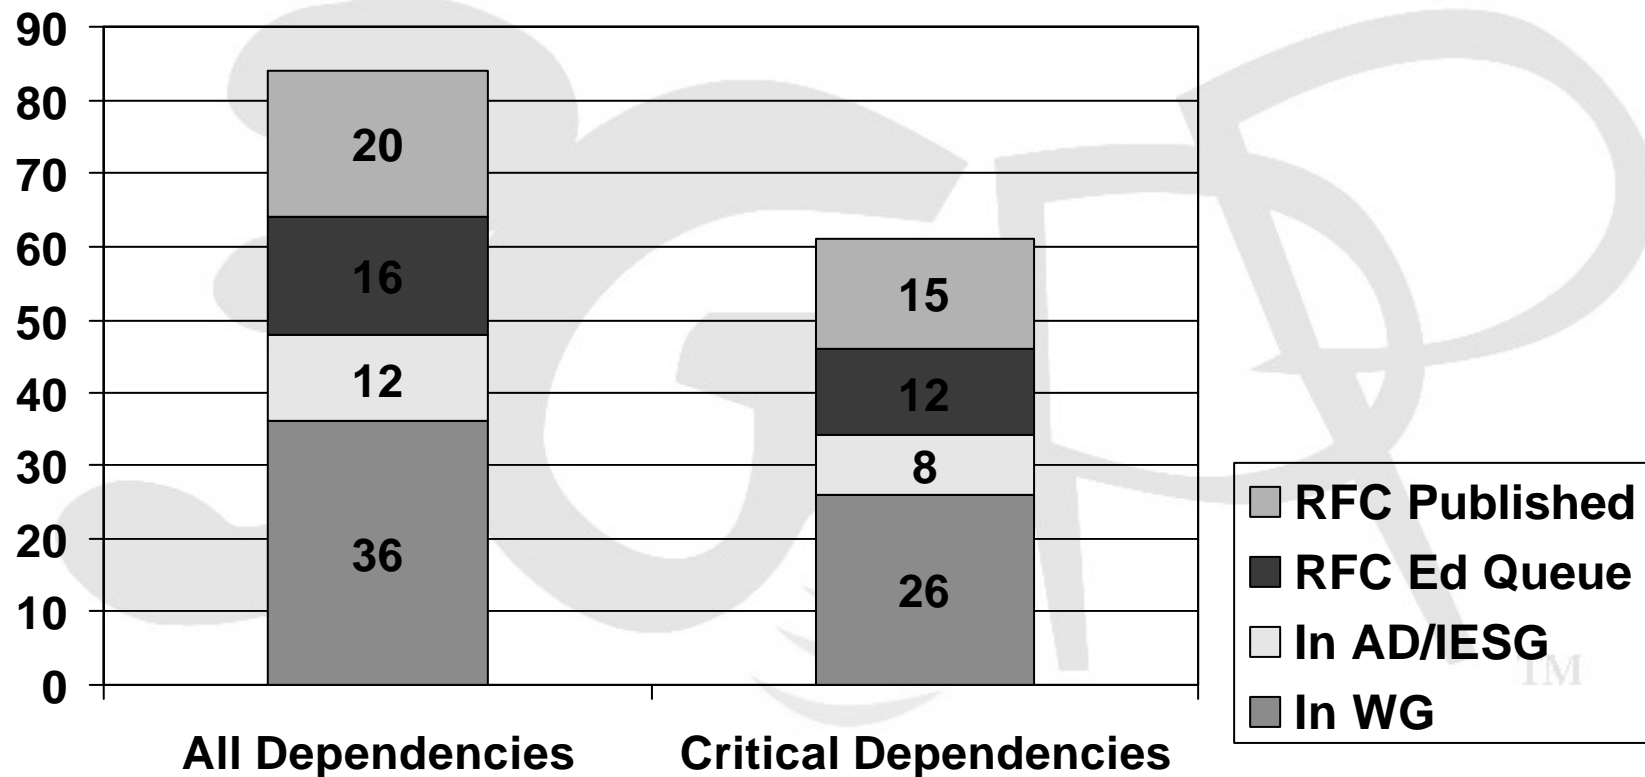

TM

A GLOBAL INITIATIVE

Completion Statistics

- **Drafts being tracked:**
 - **Release 4: 2**
 - **Release 5: 45**
 - **Release 6: 84**
 - **Release 7: 1**
- **Drafts not yet approved by IESG (technical stability)**
 - **Release 4: 0**
 - **Release 5: 0**
 - **Release 6: 48**
- **Drafts not yet published as RFCs (formally available)**
 - **Release 4: 0**
 - **Release 5: 2**
 - **Release 6: 64**
 -
- **Drafts approved by IESG since TSG#25: 6**
- **Drafts published as RFCs since TSG#25: 9**

Historical Trends on IETF Drafts

3GPP Dependencies Overall

Critical 3GPP Dependencies by Area

Presence Dependencies

DraftBaseName	IETF Status	3GPP Priority	IETF WG
ietf-simple-presence-rules	In progress	Critical	SIMPLE
ietf-simple-rpid	In progress	Critical	SIMPLE
ietf-simple-partial-notify	In progress	Critical	SIMPLE
ietf-simple-partial-pidf-format	In progress	Critical	SIMPLE
ietf-simple-cipid	In progress	Critical	SIMPLE
ietf-simple-prescaps-ext	In progress	Critical	SIMPLE
ietf-simple-xcap-package	In progress	Critical	SIMPLE
ietf-simple-presence-data-model	In Progress	Critical	SIMPLE
ietf-simple-event-list	IESG Evaluation	Critical	SIMPLE
ietf-simple-xcap-pidf-manipulation-usage	WGLC Done	Critical	SIMPLE
ietf-simple-xcap	WGLC Done	Critical	SIMPLE
ietf-simple-xcap-list-usage	WGLC Done	Critical	SIMPLE
ietf-geopriv-pidf-lo	RFC Ed Queue	Critical	GEOPRIV
ietf-impp-cpim-pidf	RFC 3863	Critical	IMPP
ietf-impp-pres	RFC 3859	Critical	IMPP
ietf-impp-srv	RFC 3861	Critical	IMPP
ietf-simple-winfo-package	RFC 3857	Critical	SIMPLE
ietf-simple-winfo-format	RFC 3858	Critical	SIMPLE
ietf-simple-presence	RFC 3856	Critical	SIMPLE
ietf-sip-publish	RFC 3903	Critical	SIP
ietf-simple-event-filter-funct	IESG Evaluation	Critical	SIMPLE
ietf-simple-filter-format	IESG Evaluation	Critical	SIMPLE