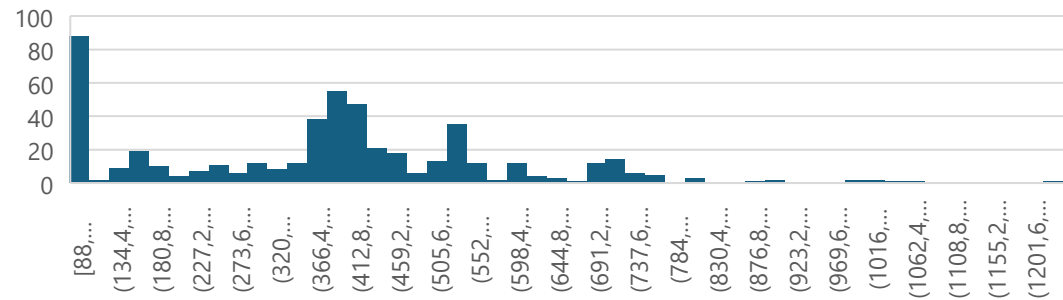

Distribution of packet sizes (bits) - File 2 parametric

bitrate (kbps)

Test File 2 - PCM

- 00:36 secs
- 6.34 Kbps
- 506 packets including
 - 6 metadata packets
 - 500 data packets

Distribution of packet sizes (bits) - File 2 PCM