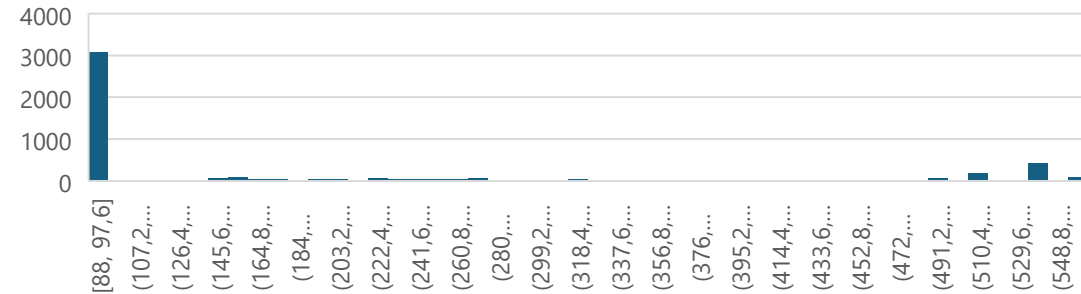

Test File 5 - PCM

- 01:11 secs
- 15.54 Kbps
- Nb packets: 4904 packets
  - 24 metadata packets
  - 4880 data packets

Distribution of packet sizes (bits) - File 5 PCM