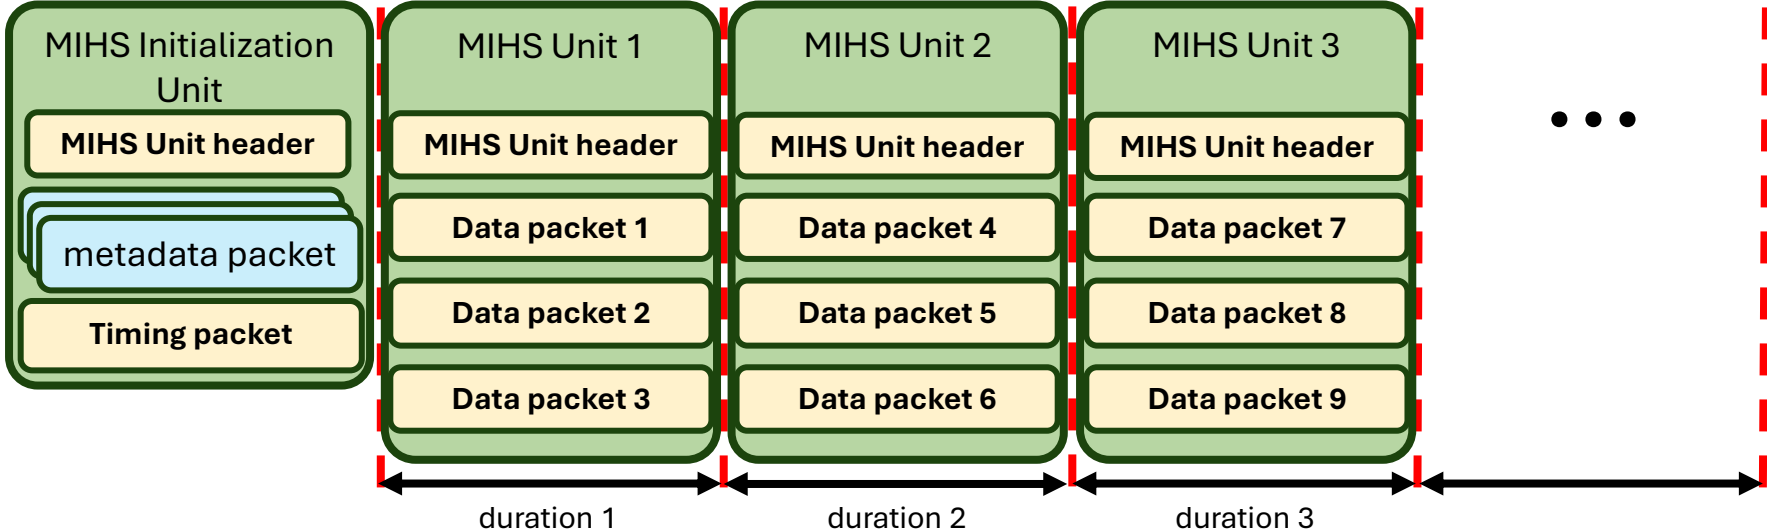

S4-241855 Haptics traces R1

with MPEG Haptic codec

MPEG-I Haptic Stream (MIHS)

1. MIHS unit covers a duration of time, includes zero or more MIHS packets.
2. MIHS packet includes metadata or haptic effect data.

Characteristics of Haptic Files

- Type of haptic content
 - Haptic data enhancing AV content
 - Haptic data for gaming content (for Streaming or Replay)
- Nb channels
- Input data type
 - Parametric data or PCM data
- Haptic data density (per channel)
 - Intense, medium or light