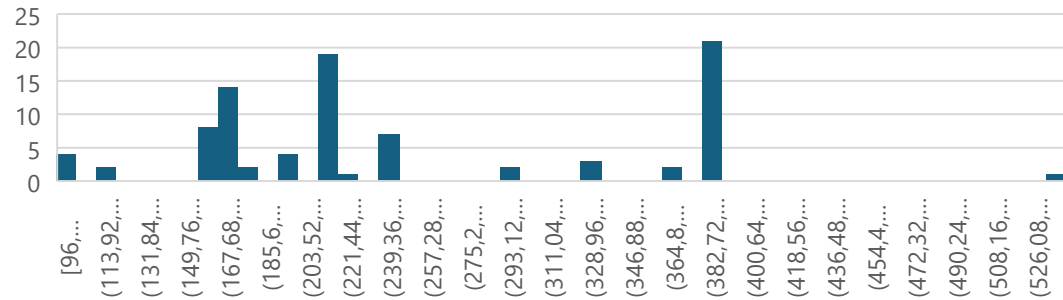

Test File 3 - Parametric

- 00:18 secs
- 1.70 Kbps
- Nb packets: 90 packets
  - 7 metadata packets
  - 83 data packets
- 15 Silent Units

Distribution of packet sizes (bits) - File 3 parametric