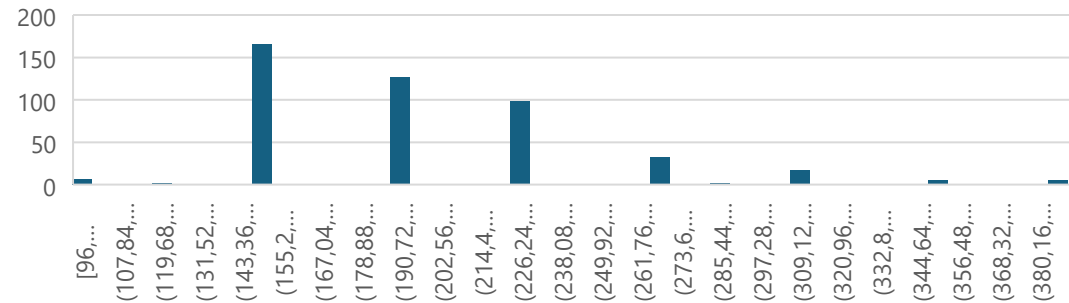

Test File 5 - Parametric

- 01:11 secs
- 1.65 Kbps
- Nb packets: 470 packets
  - 17 metadata packets
  - 453 data packets
- 39 Silent Units

Distribution of packet sizes (bits) - File 5 parametric