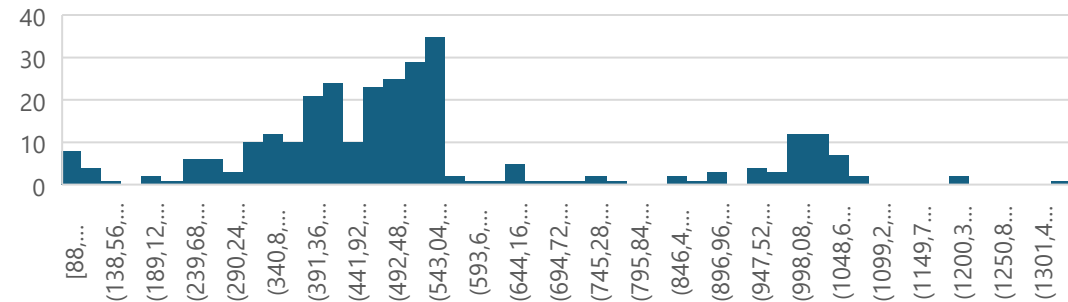

Test File 3 - PCM

- 00:18 secs
- 9,55 Kbps
- Nb packets: 294 packets
  - 6 metadata packets
  - 288 data packets

Distribution of packet sizes (bits) - File 3 PCM