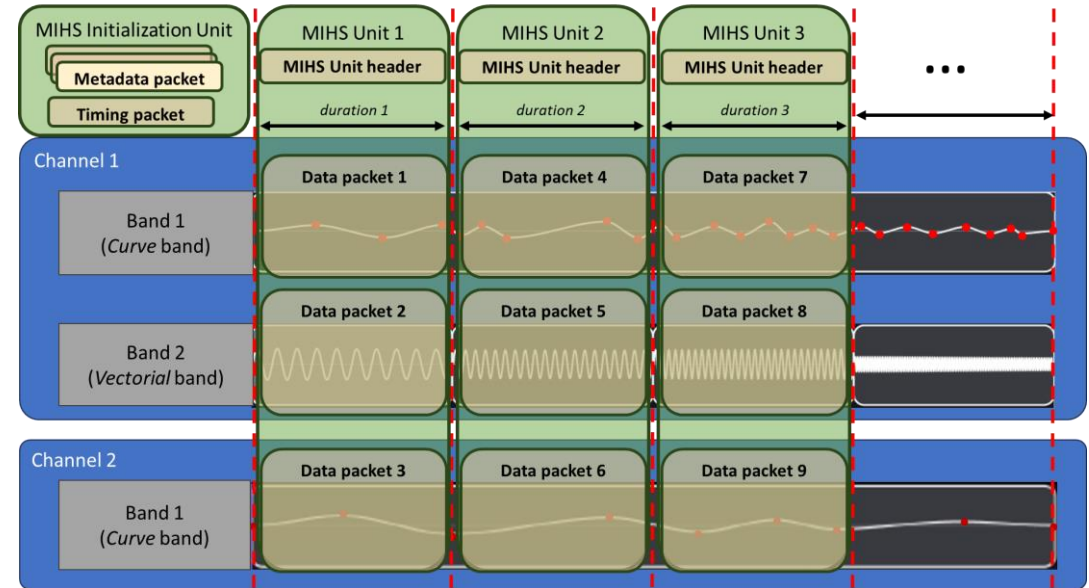

S4-241855 Haptics traces R1

with MPEG Haptic codec

MPEG-I Haptic Stream (MIHS)

1. MIHS unit covers a duration of time, includes zero or more MIHS packets.
2. MIHS packet includes metadata or haptic effect data.

Characteristics of Haptic Files

- Type of haptic content
 - Haptic data enhancing AV content
 - Haptic data for gaming content (for Streaming or Replay)
- Nb channels
- Input data type
 - Parametric data or PCM data
- Haptic data density (per channel)
 - Intense, medium or light