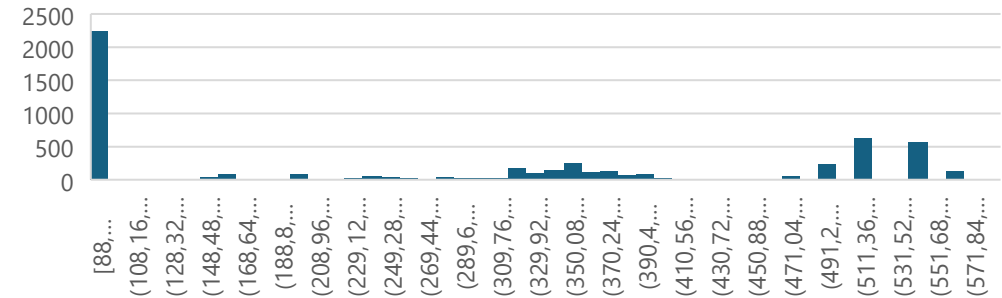

Test File 4 - PCM

- 01:11 secs
- 25.45 Kbps
- Nb packets: 5718 packets
  - 24 metadata packets
  - 5694 data packets

Distribution of packet sizes (bits) - File 4 PCM