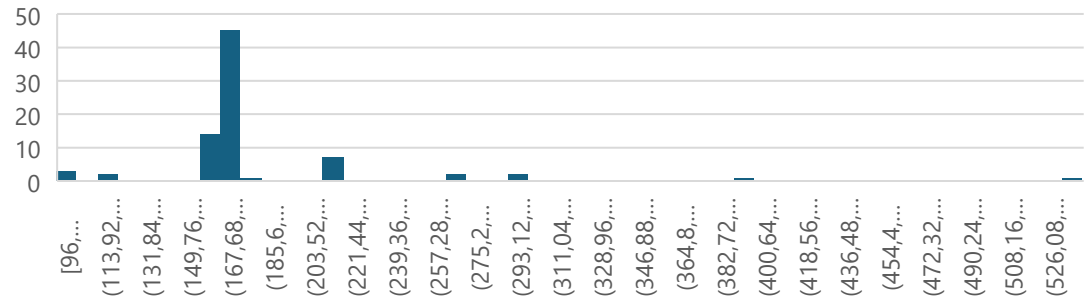

Test File 2 - Parametric

- 00:36 secs
- 0.71 Kbps
- 78 packets including
  - 6 metadata packets
  - 72 data packets
- 54 Silent Units

Distribution of packet sizes (bits) - File 2 parametric