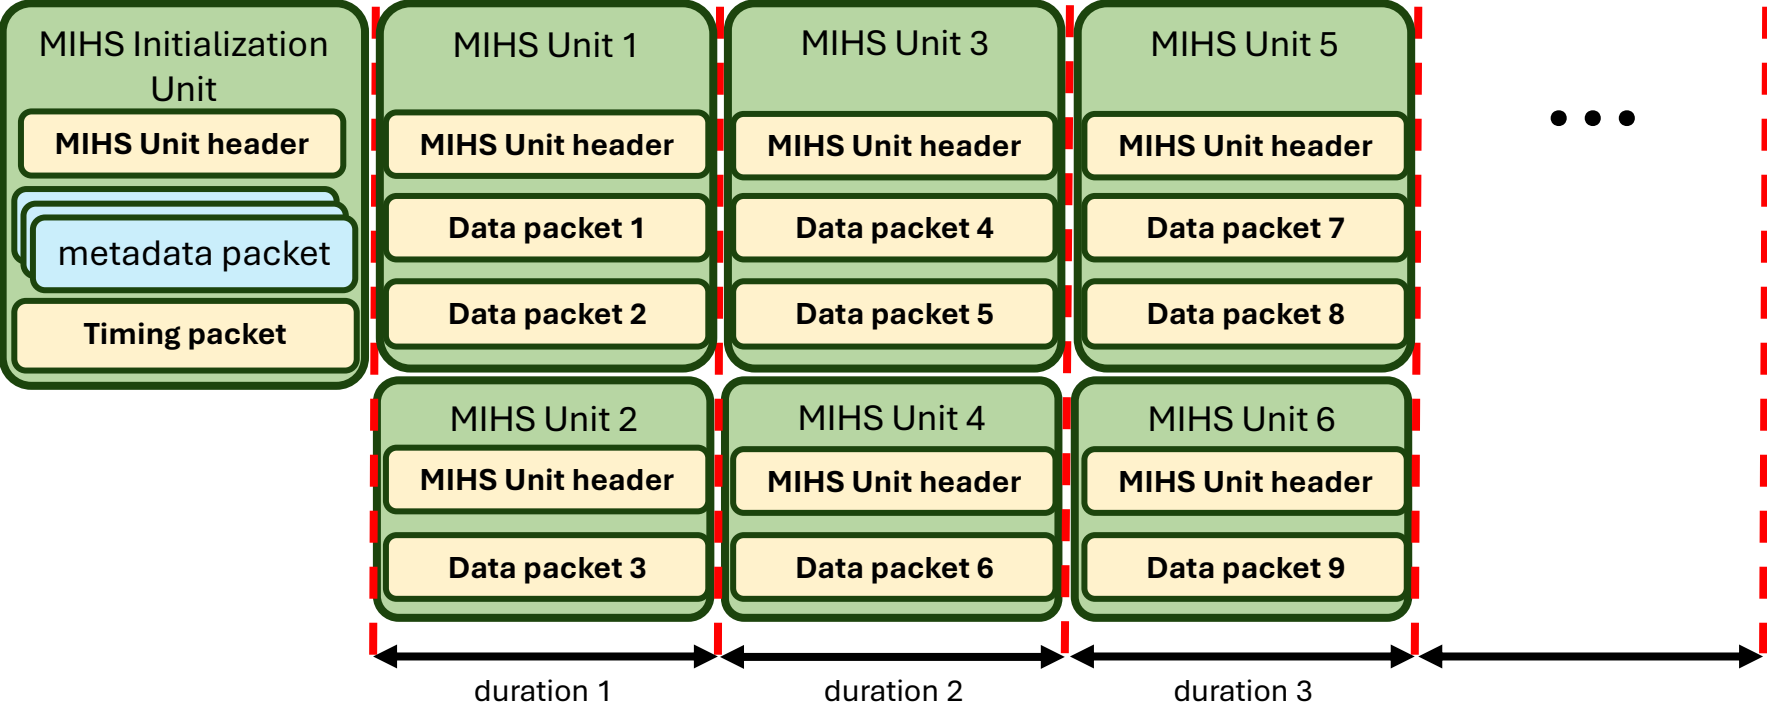

S4-241855 Haptics traces R1

with MPEG Haptic codec

MPEG-I Haptic Stream (MIHS)

1. MIHS unit covers a duration of time, includes zero or more MIHS packets.
2. MIHS packet includes metadata or haptic effect data.

Characteristics of Haptic Files

- Type of haptic content
 - Haptic data enhancing AV content
 - Haptic data for gaming content (for Streaming or Replay)
- Nb channels
- Input data type
 - Parametric data or PCM data
- Haptic data density (per channel)
 - Intense, medium or light