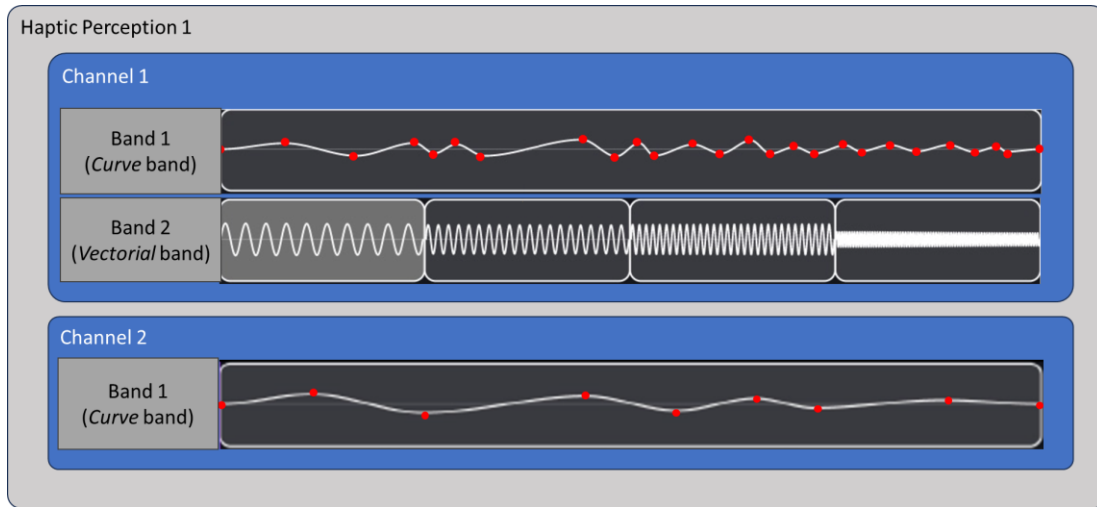

S4-241855 Haptics traces R1

with MPEG Haptic codec

MPEG-I Haptic Stream (MIHS)

1. MIHS unit covers a duration of time, includes zero or more MIHS packets.
2. MIHS packet includes metadata or haptic effect data.